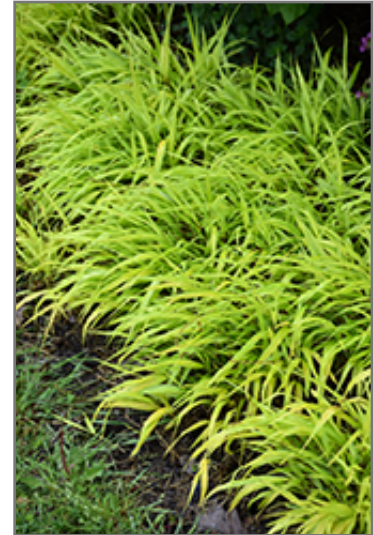

*All Gold Hakone Grass
Photo courtesy of NetPS Plant Finder*