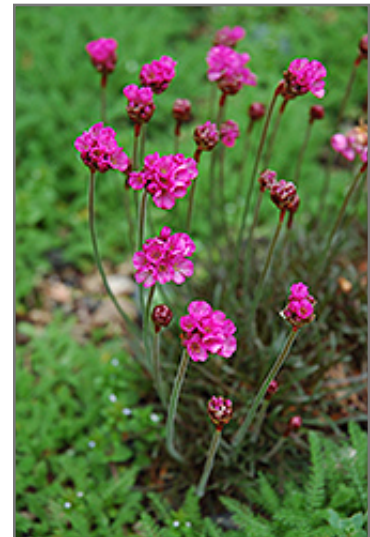

Dusseldorf Pride Sea Thrift flowers
Photo courtesy of NetPS Plant Finder