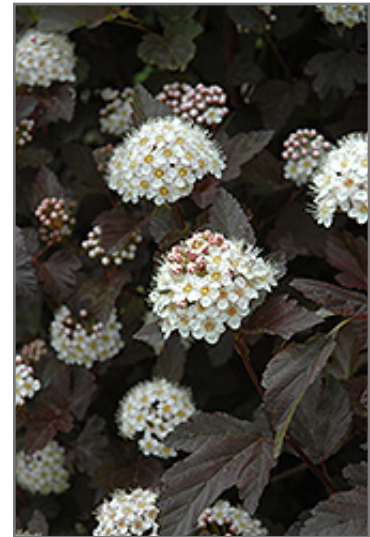

Diablo Ninebark
Physocarpus opulifolius 'Diablo'

Height: 8 feet

Spread: 8 feet

Sunlight: ☉ ●

Hardiness Zone: 2b

Other Names: Eastern Ninebark

Description:

A large spreading shrub with intensely purple leaves all season long, small white flowers followed by pretty reddish fruit which show well against the foliage, and interesting peeling papery bark; extremely tough and durable, makes a superb color accent

Diablo Ninebark flowers
Photo courtesy of NetPS Plant Finder

Ornamental Features

Diablo Ninebark features showy clusters of white flowers at the ends of the branches from late spring to early summer, which emerge from distinctive pink flower buds. It has attractive deep purple foliage which emerges burgundy in spring. The serrated lobed leaves are highly ornamental and turn an outstanding red in the fall. It features abundant showy red capsules from early to mid fall. The peeling tan bark adds an interesting dimension to the landscape.

Landscape Attributes

Diablo Ninebark is a multi-stemmed deciduous shrub with an upright spreading habit of growth. Its relatively coarse texture can be used to stand it apart from other landscape plants with finer foliage.

Diablo Ninebark
Photo courtesy of NetPS Plant Finder

- Accent
- Mass Planting
- Hedges/Screening
- General Garden Use

Planting & Growing

Diablo Ninebark will grow to be about 8 feet tall at maturity, with a spread of 8 feet. It has a low canopy, and is suitable for planting under power lines. It grows at a medium rate, and under ideal conditions can be expected to live for approximately 30 years.